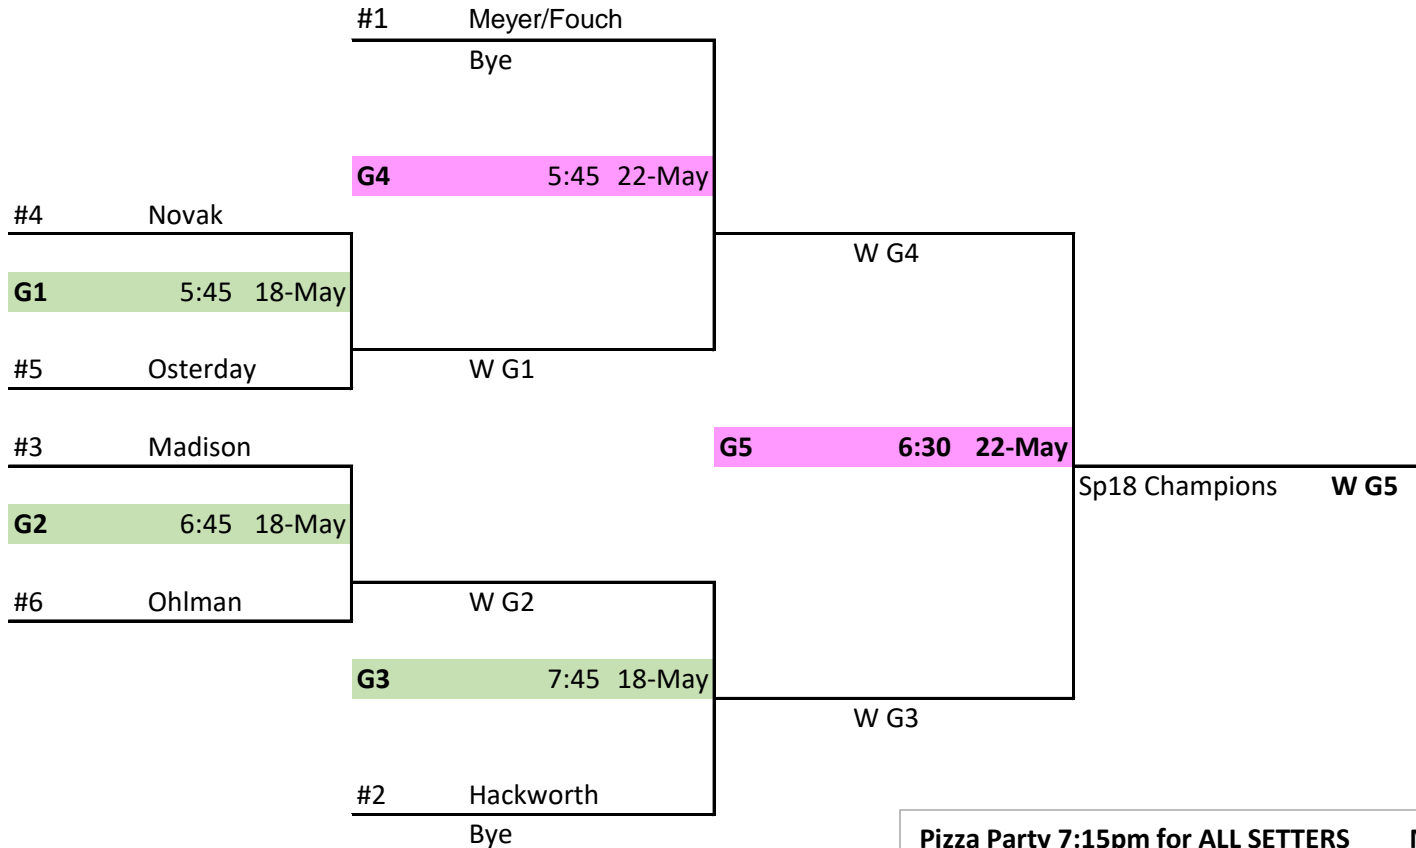

F17 LSO VOLLEYBALL - 6 teams (all games at Hopewell Elm over 2 nights)

Setters Tournament - Single Elimination Brackets

Hopewell Elementary 8300 Cox Rd West Chester OH 45069

Regular season rules apply for all sets.
2 sets will be played starting 4-4 and 3rd set played if tie breaker is needed. Must win by 2.
 Each team provides line judge and top team provide scorekeeper.
 Tournament winners will get metals.

Pizza Party 7:15pm for ALL SETTERS May 22@Hopewell Elm
 A celebration pizza party will be held directly following the Championship game.
 Metals will be handed out at this time.
 Pizza will be provided for players and coaches only!
 Families can order pizzas on the sign up genius link and pay the party coordinator when you pick up your pizza.
 Sign up to bring drinks and desserts on sign up genius as well.
<https://www.signupgenius.com/go/10c0b48afaf29a1fc1-endofseason4>