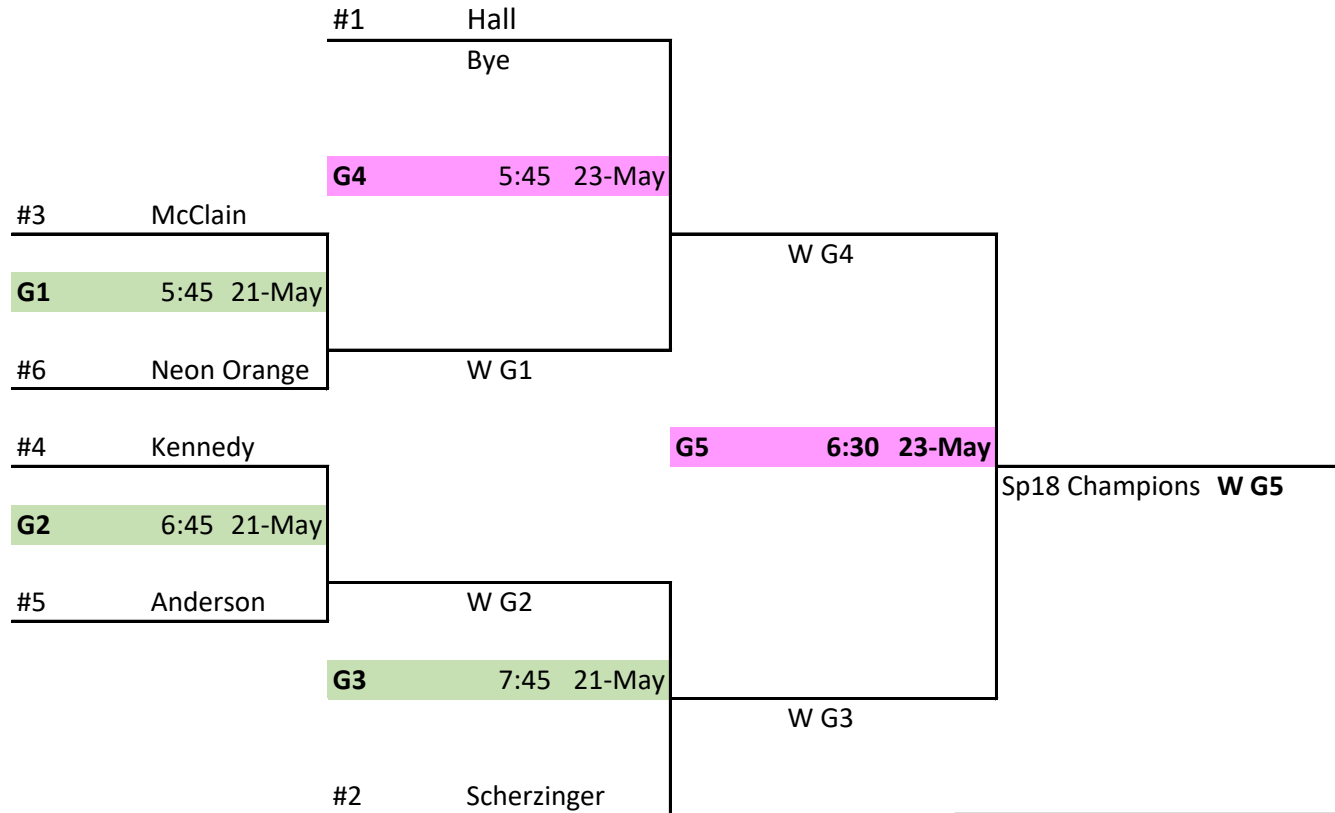

F17 LSO VOLLEYBALL -6 teams All games at Hopewell Elm over 2 nights

Passers Tournament - Single Elimination Brackets

Hopewell Elementary 8300 Cox Rd West Chester OH 45069

First serve must be behind taped line 10 feet in, if missed can step up to next line taped 2 more feet in, signaled by ref.

When serving overhand, must stay behind 10 feet in line and no redo's will be allowed. Foot faults will be called.

2 sets will be played starting 4-4 and 3rd set played if tie breaker is needed. Must win by 2.

Each team provides line judge and top team provide scorekeeper. Tournament winners will get metals.

Pizza Party 7:15pm for ALL PASSERS May 23@Hopewell Elm

A celebration pizza party will be held directly following the Championship game.