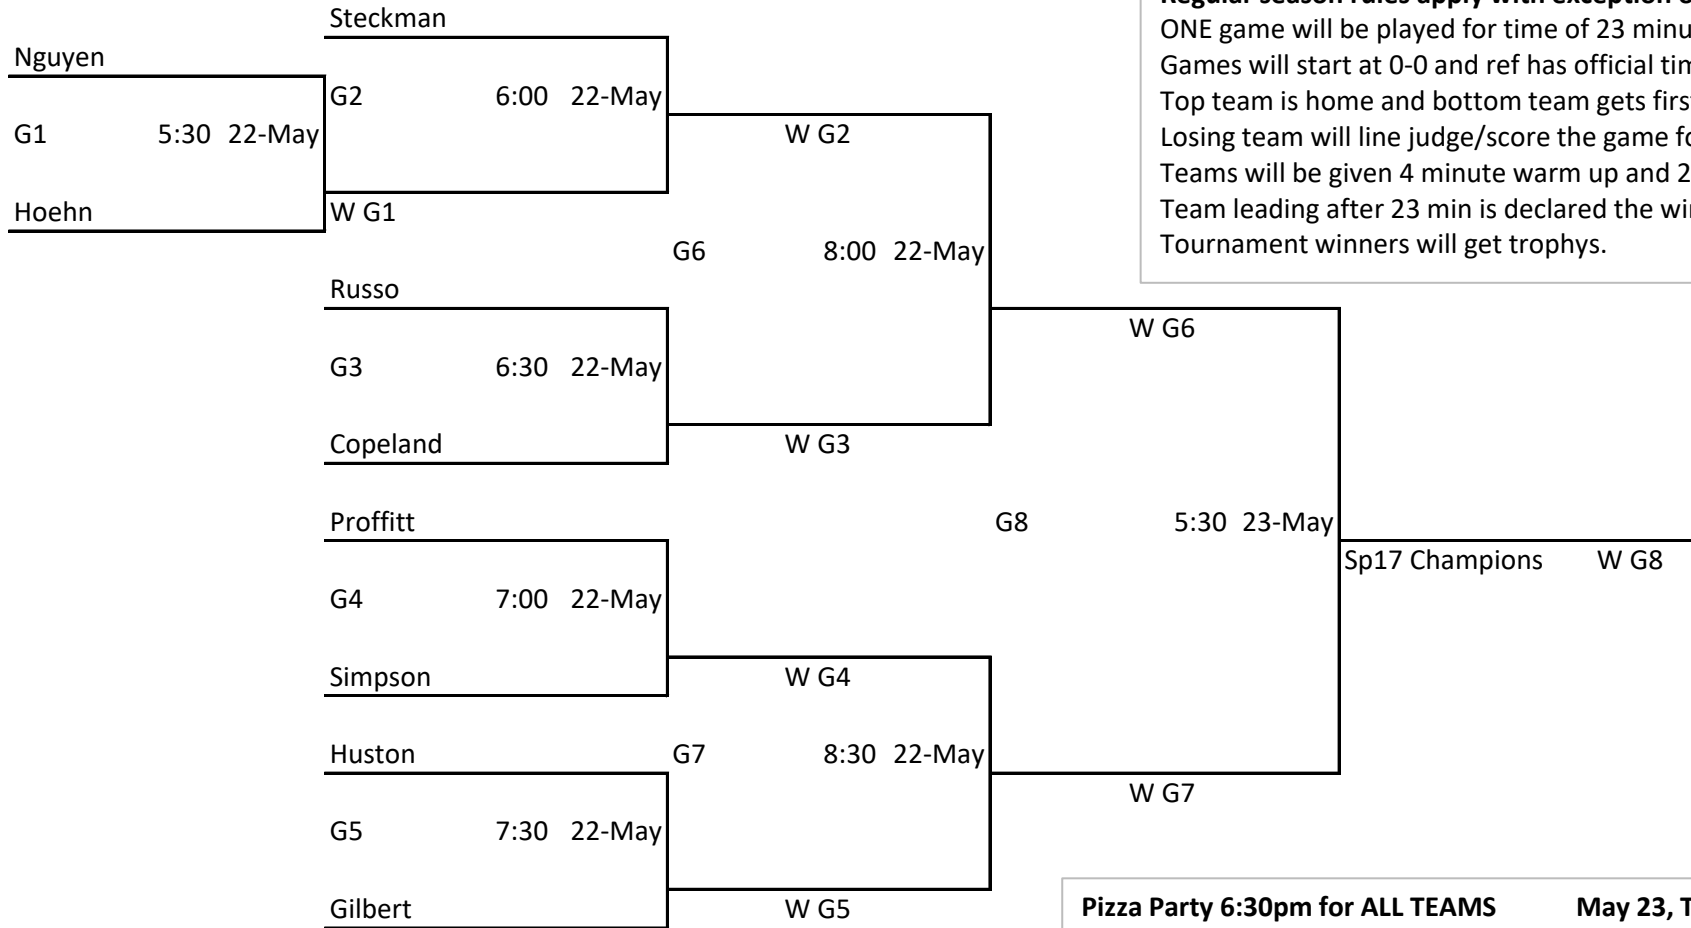

Sp17 LSO VOLLEYBALL

Passers Tournament - Single Elimination: Hopewell Elm 8300 Cox Rd. W. Chester OH 45011

Regular season rules apply with exception of:
 ONE game will be played for time of 23 minutes.
 Games will start at 0-0 and ref has official time.
 Top team is home and bottom team gets first serve.
 Losing team will line judge/score the game following theirs.
 Teams will be given 4 minute warm up and 2 minute serve.
 Team leading after 23 min is declared the winner.
 Tournament winners will get trophies.

Pizza Party 6:30pm for ALL TEAMS May 23, Tuesday
 A celebration pizza party will be held directly following the
 Championship game for all teams in Passers.
 Pizza will be provided for players and coaches only!
 Families can order pizzas on the sign up genius link and pay
 coach/coordinator when you pick up your pizza.